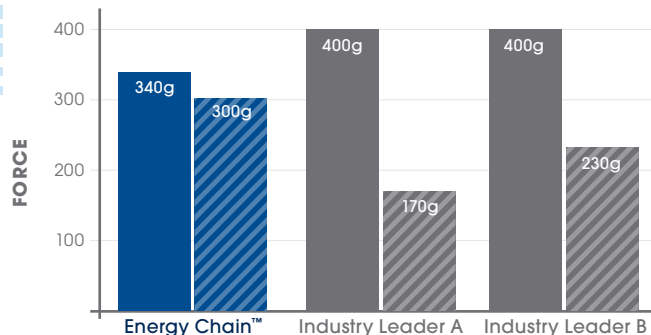

MIX & MATCH

**Buy 10
Spoos
Get 1
Spool
FREE***

RMO's® Exclusive Energy Chain™

RMO® is excited to introduce the new Adjoined spacing option for Energy Chain™. The Adjoined spacing option is positioned between Closed and Reduced sizes. Energy Chain™ is the undisputed leader among all brands of elastic chain. University and clinical researchers have shown that RMO® Energy Chain™ consistently outperforms all other elastic chains.

Energy Chain™ retains a higher percentage of original force than Industry Leaders†

■ Initial Force (In grams)
 ■ Remaining Force at 5 weeks (In grams)

† Studies show competitor chain materials lose 50% of their initial force after 72 hours or less, while Energy Chain™ retains more than 80% of its original force after 5 weeks.